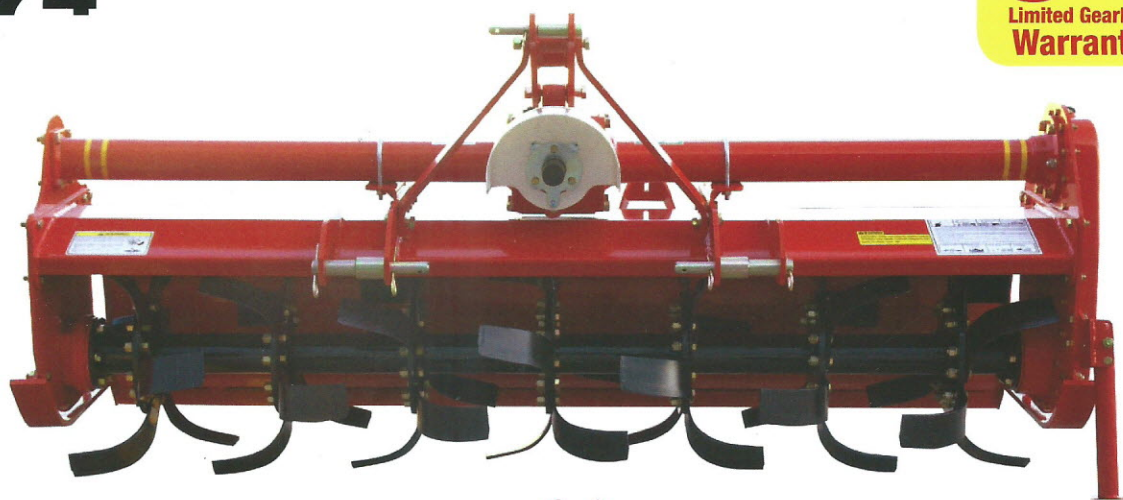

# YJC

*TerraForce*

**YJC 042**

**048**

**052**

**062**

**074**

**5** year  
Limited Gearbox  
Warranty

# CHAIN DRIVEN TYPE

YJC 042 / 048 / 052 / 062 / 074

## FEATURES

- High strength and longer lasting durability by specially designed side chain drive
- Light weight with reinforced frame
- Field selectable Cat 0 & 1 type lower hitch
- Standard Slip-Clutch shaft to protect tractor